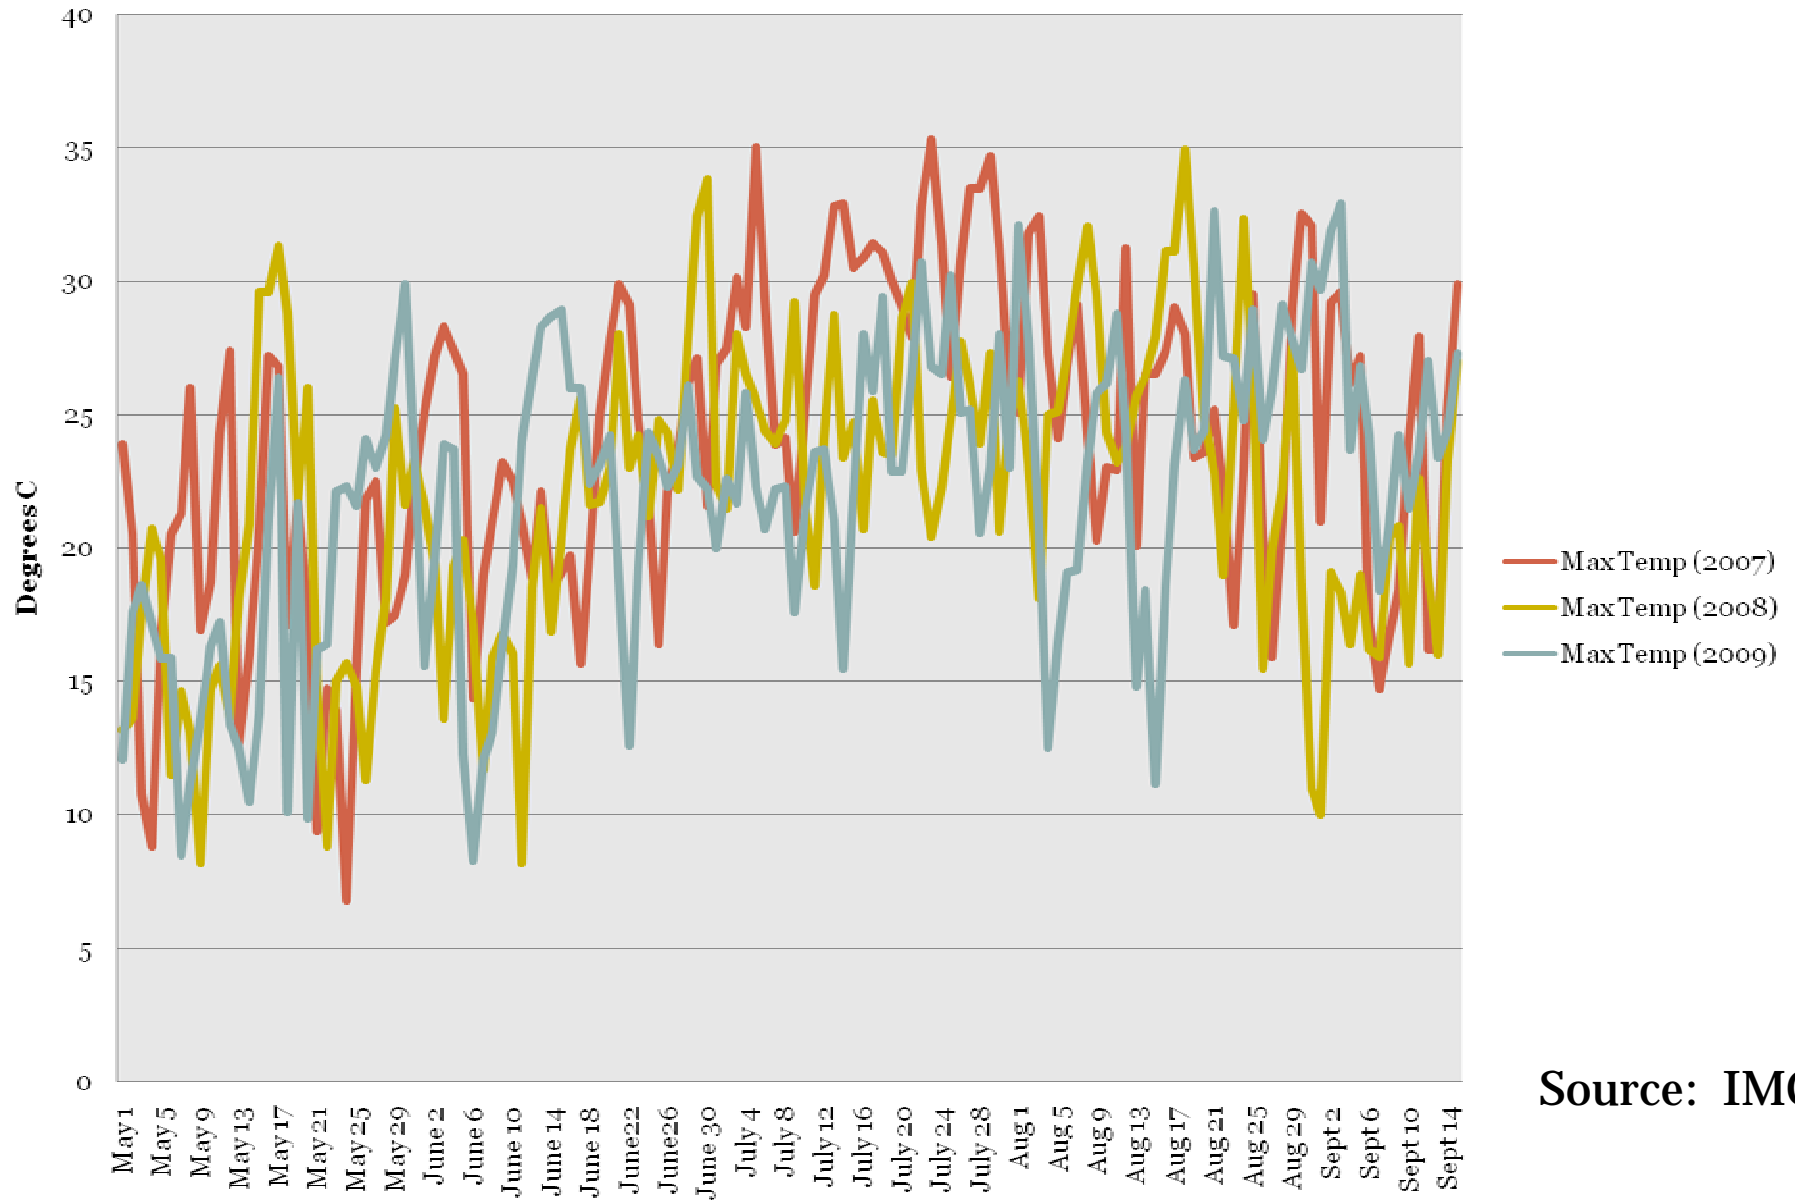

2009 In Review

**IRRIGATED CROP PRODUCTION UPDATE
LETHBRIDGE, ALBERTA
JANUARY, 11, 2010**

2009 Summary

- “There were worms in the dirt eating stuff while the frost and the herbicide carryover killed plants, some guys sprayed and oh look at all those bugs eating the crops. The end”

Late Spring Frost

Early Fall Frost

Snow Oct 8

Annual Rainfall 2007-2009

(Iron Springs)

Source: IMCIN

Precipitation (Iron Springs)

Source: IMCIN

CHUs 2007-2009

(Iron Springs)

CHUs

Source: IMCIN

CHUs 2007-2009

(Iron Springs)

Source: IMCIN

Max Temp (Iron Springs)

Source: IMCIN

Max Temp May 1- June 15 (Iron Springs)

Source: IMCIN

Min Temps (Iron Springs)

Source: IMCIN

Incorrect Herbicide?

Physiological Leaf Spot