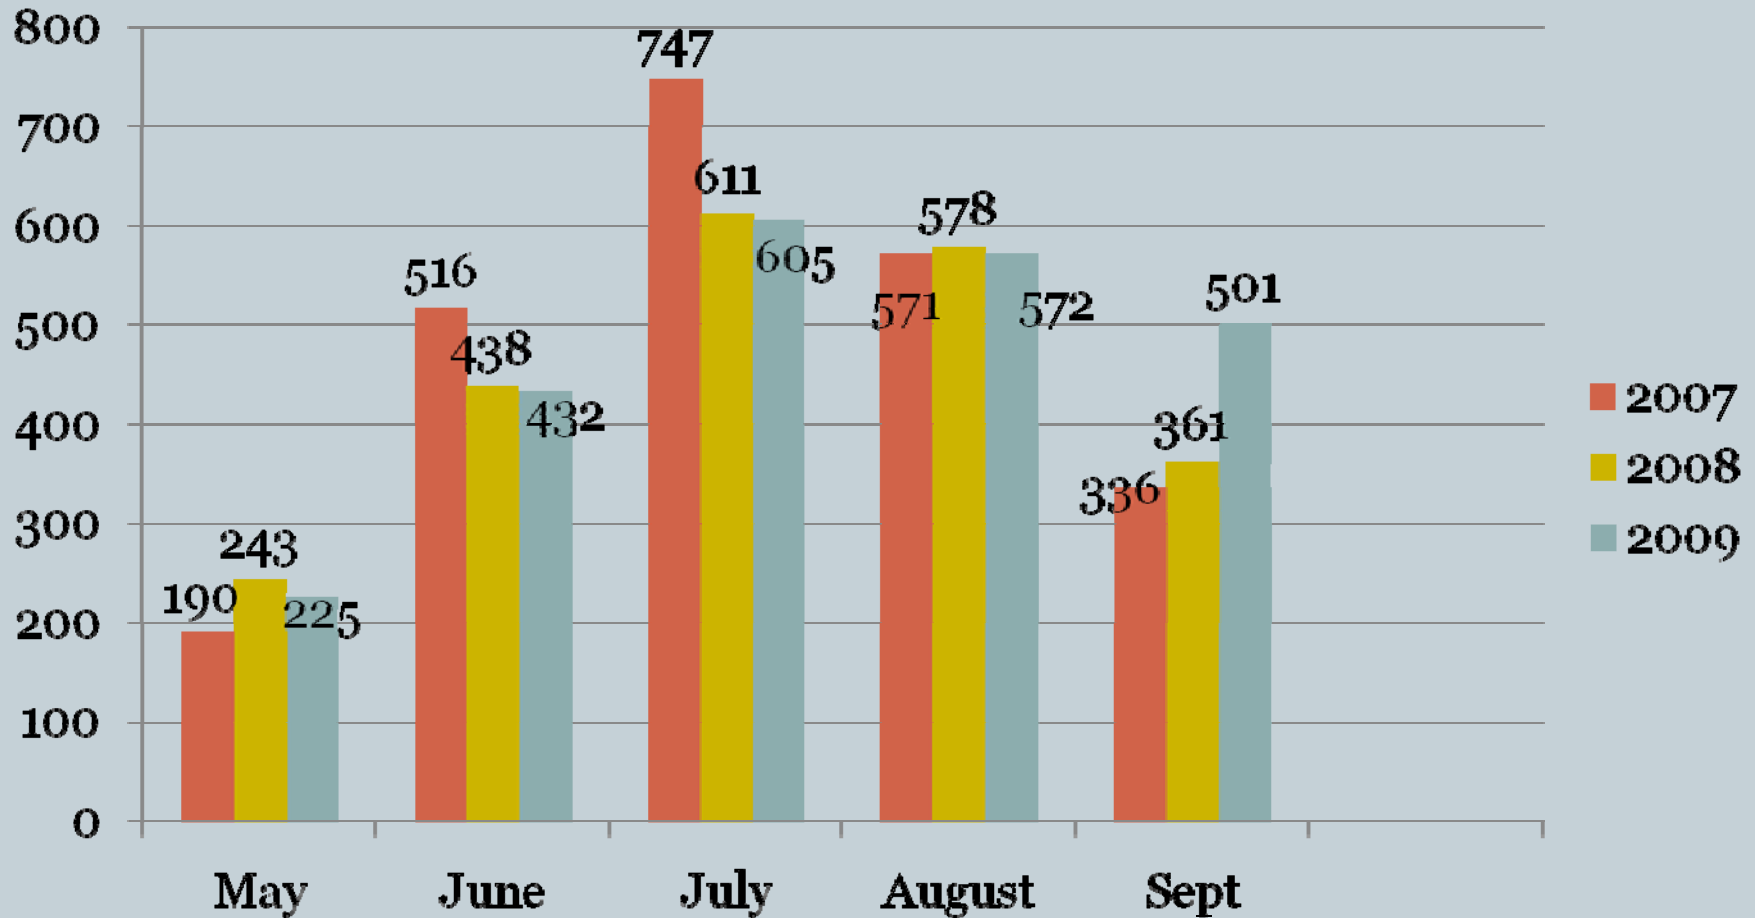

2009 In Review

**IRRIGATED CROP PRODUCTION UPDATE
LETHBRIDGE, ALBERTA
JANUARY, 11, 2010**

2009 Summary

- “There were worms in the dirt eating stuff while the frost and the herbicide carryover killed plants, some guys sprayed and oh look at all those bugs eating the crops. The end”

CHUs 2007-2009

(Iron Springs)

CHUs

Source: IMCIN

CHUs 2007-2009

(Iron Springs)

Source: IMCIN

Max Temp (Iron Springs)

Source: IMCIN

Max Temp May 1- June 15 (Iron Springs)

Source: IMCIN

Min Temps (Iron Springs)

Source: IMCIN

Incorrect Herbicide?

Physiological Leaf Spot