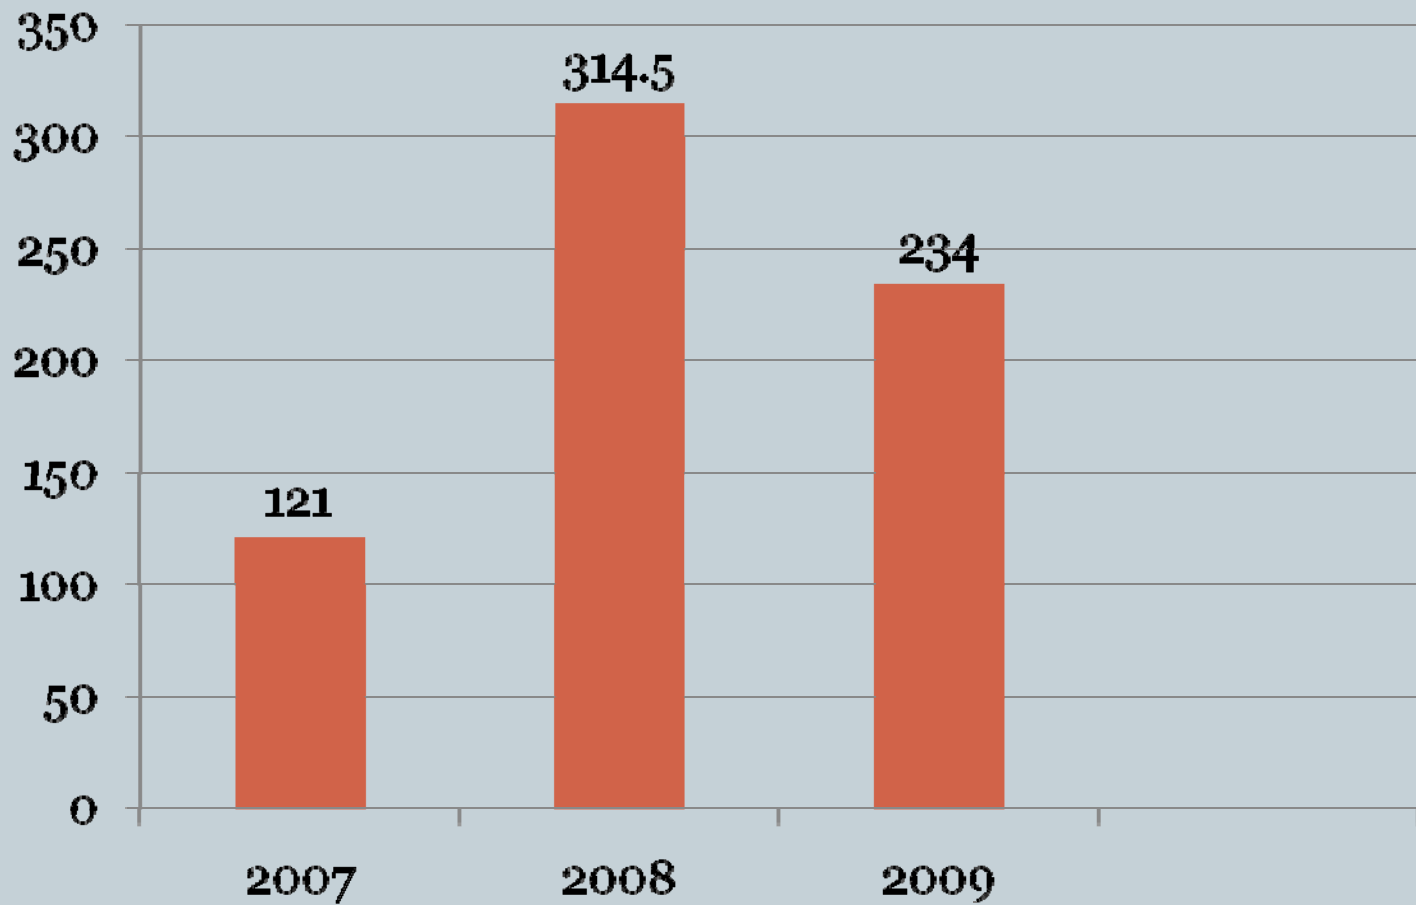

Annual Rainfall 2007-2009

(Iron Springs)

Source: IMCIN