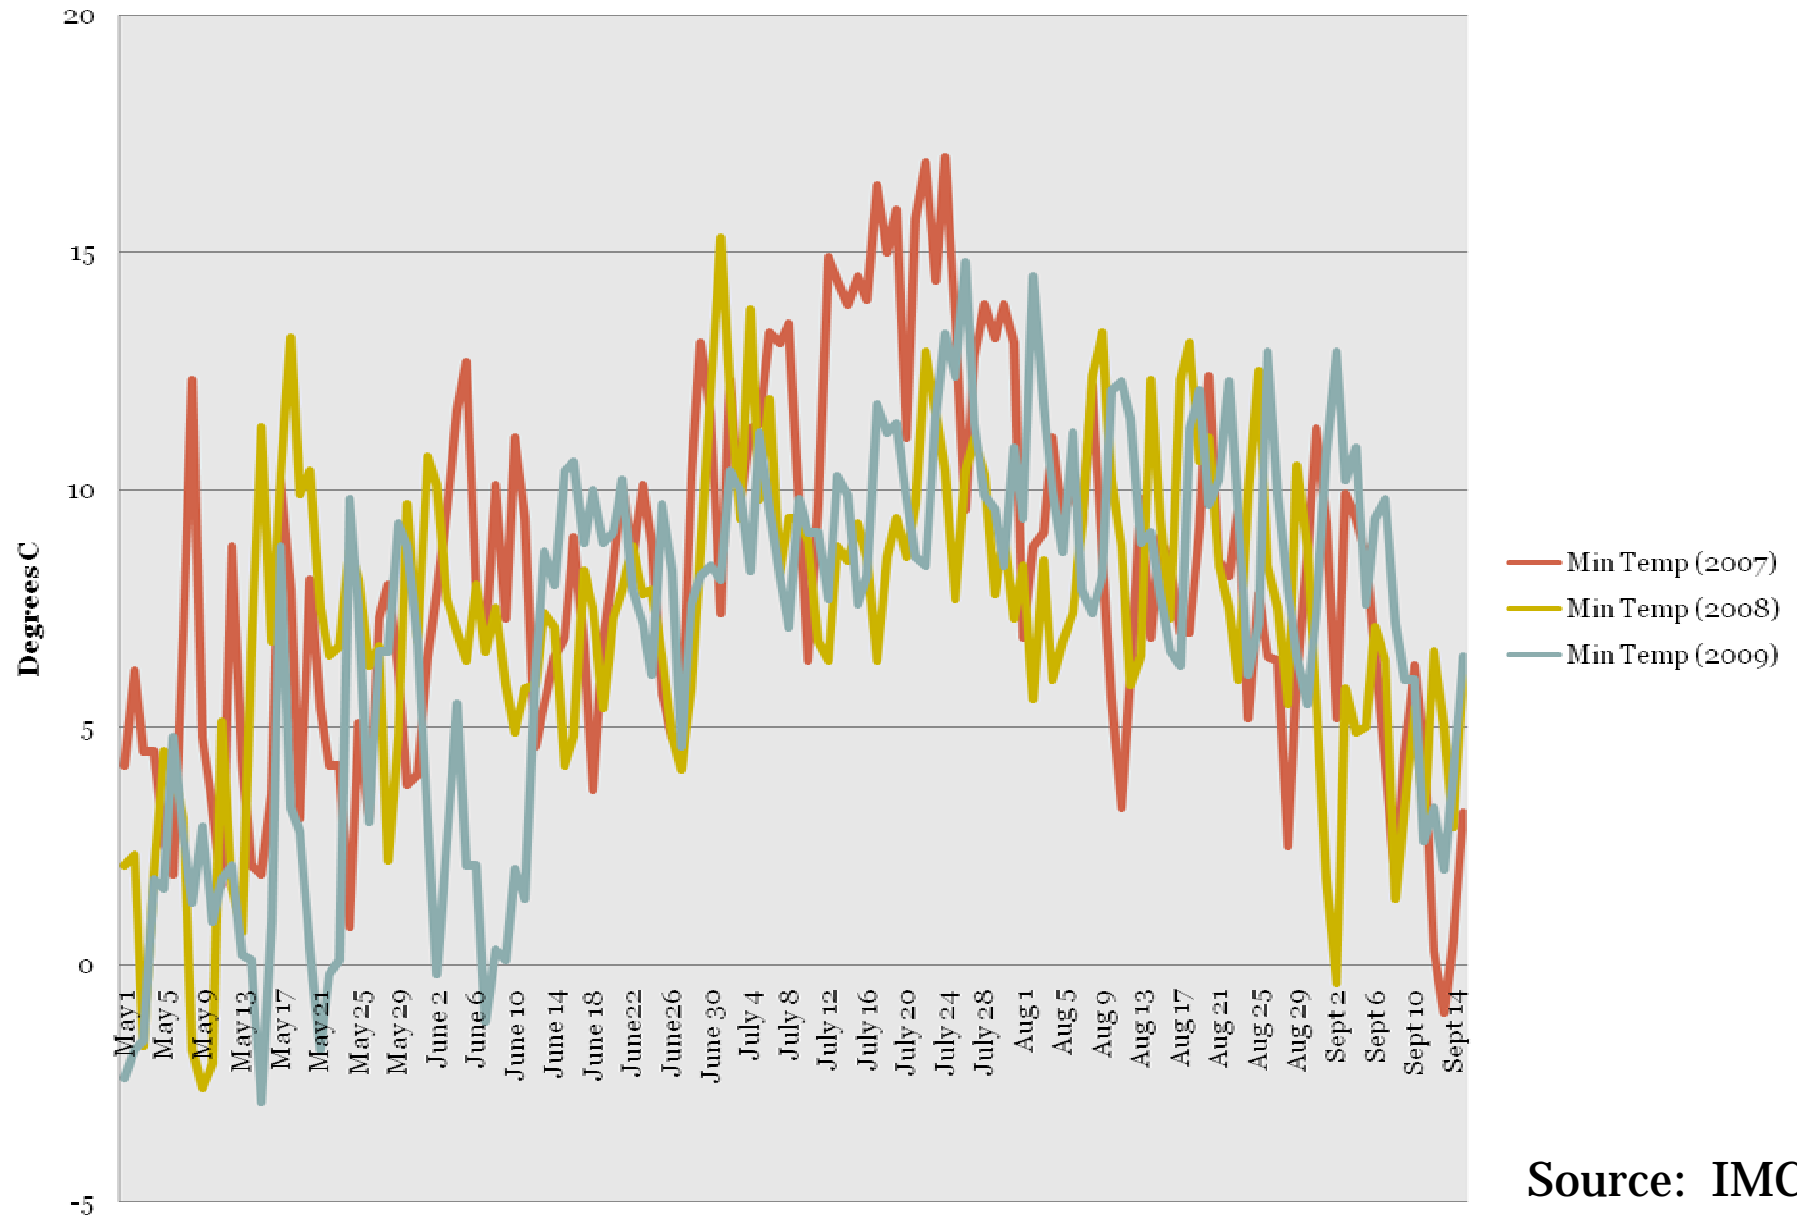

2009 In Review

**IRRIGATED CROP PRODUCTION UPDATE
LETHBRIDGE, ALBERTA
JANUARY, 11, 2010**

2009 Summary

- “There were worms in the dirt eating stuff while the frost and the herbicide carryover killed plants, some guys sprayed and oh look at all those bugs eating the crops. The end”

Late Spring Frost

Early Fall Frost

Snow Oct 8

Annual Rainfall 2007-2009

(Iron Springs)

Source: IMCIN

Precipitation (Iron Springs)

Source: IMCIN

CHUs 2007-2009

(Iron Springs)

CHUs

Source: IMCIN

CHUs 2007-2009

(Iron Springs)

Source: IMCIN

Max Temp (Iron Springs)

Source: IMCIN

Max Temp May 1- June 15 (Iron Springs)

Source: IMCIN

Min Temps (Iron Springs)

Source: IMCIN

Incorrect Herbicide?

Physiological Leaf Spot