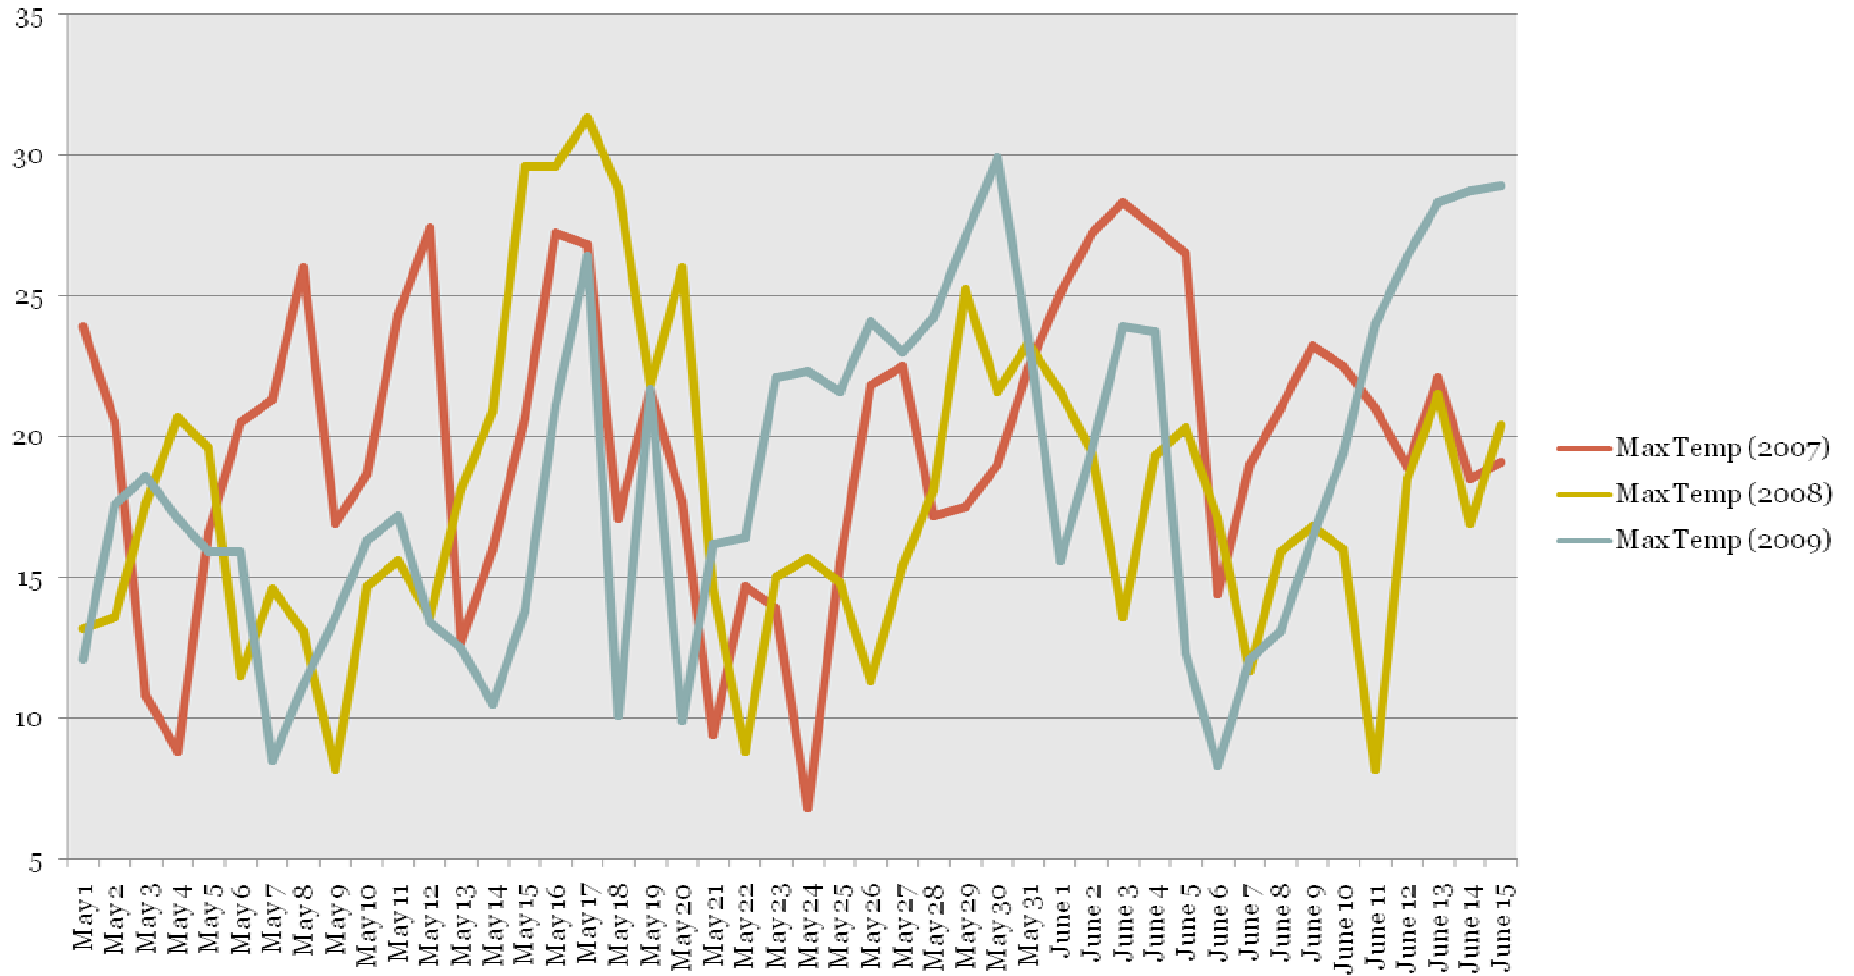

2009 In Review

**IRRIGATED CROP PRODUCTION UPDATE
LETHBRIDGE, ALBERTA
JANUARY, 11, 2010**

2009 Summary

- “There were worms in the dirt eating stuff while the frost and the herbicide carryover killed plants, some guys sprayed and oh look at all those bugs eating the crops. The end”

CHUs 2007-2009

(Iron Springs)

CHUs

Source: IMCIN

CHUs 2007-2009

(Iron Springs)

Source: IMCIN

Max Temp (Iron Springs)

Source: IMCIN

Max Temp May 1- June 15 (Iron Springs)

Source: IMCIN

Min Temps (Iron Springs)

Source: IMCIN

Incorrect Herbicide?

Physiological Leaf Spot