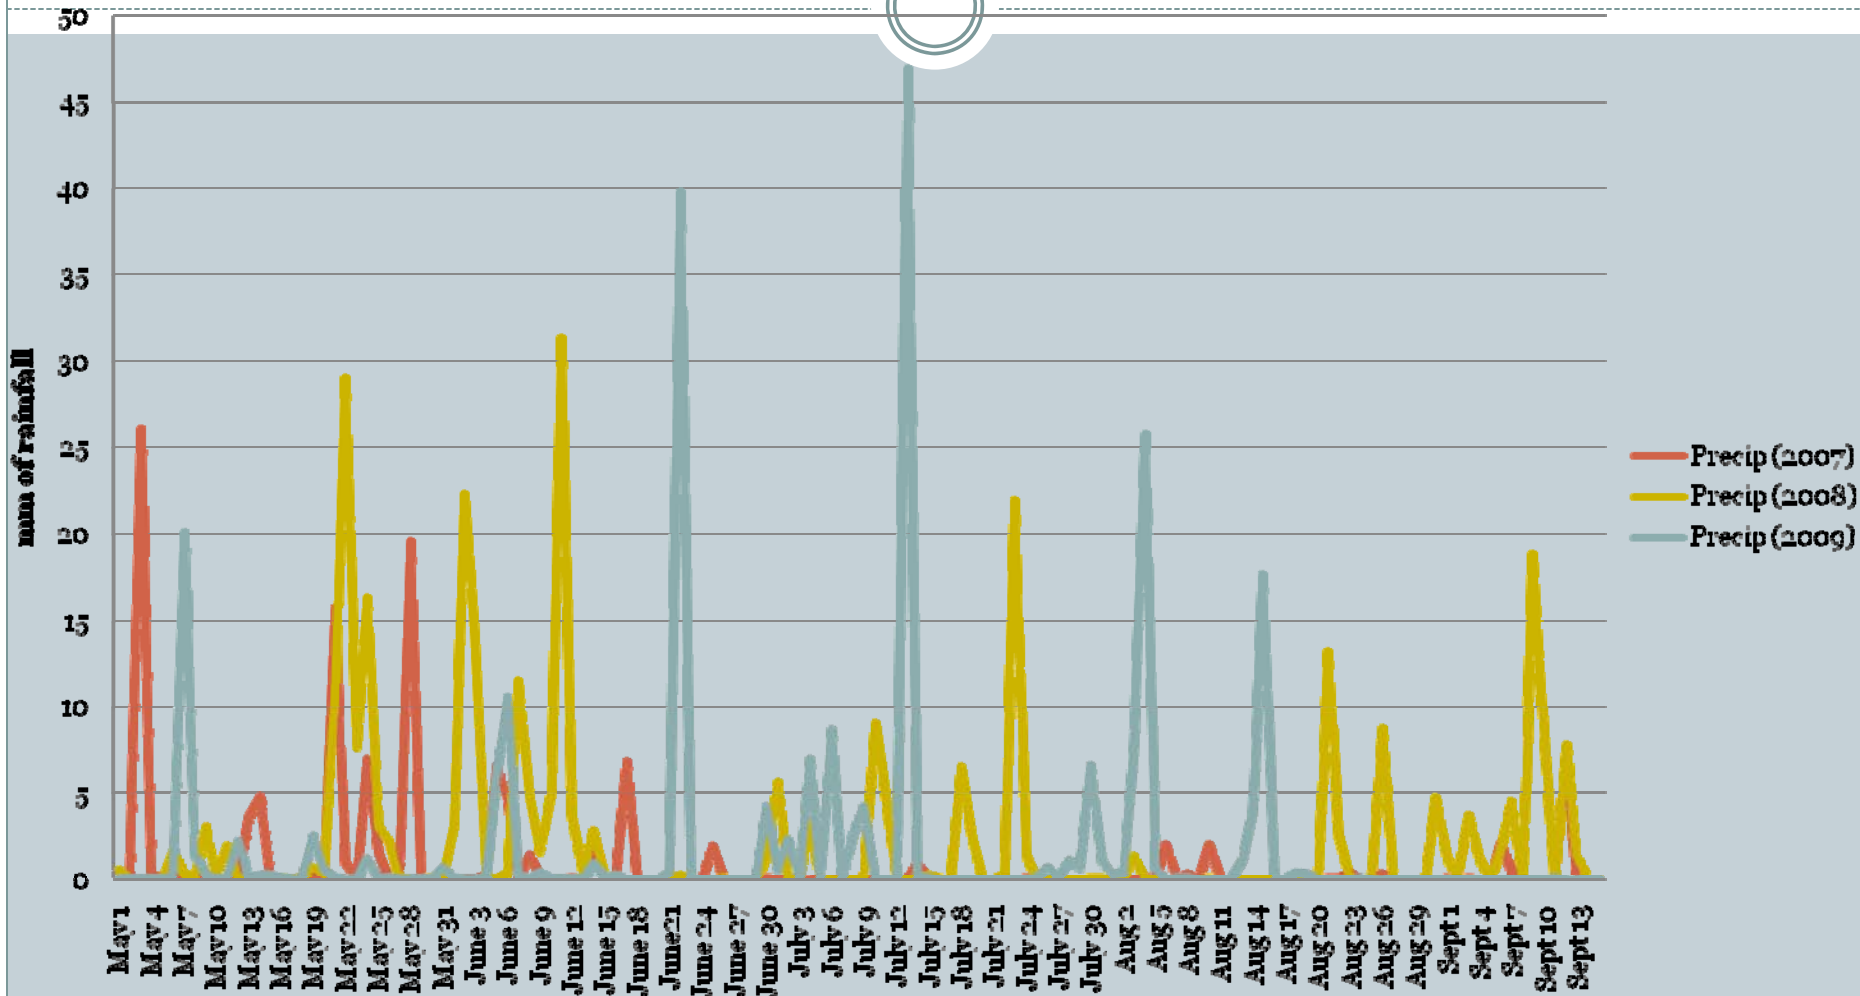

2009 In Review

**IRRIGATED CROP PRODUCTION UPDATE
LETHBRIDGE, ALBERTA
JANUARY, 11, 2010**

2009 Summary

- “There were worms in the dirt eating stuff while the frost and the herbicide carryover killed plants, some guys sprayed and oh look at all those bugs eating the crops. The end”

Late Spring Frost

Early Fall Frost

Snow Oct 8

Annual Rainfall 2007-2009

(Iron Springs)

Source: IMCIN

Precipitation (Iron Springs)

Source: IMCIN

Source: IMCIN

Max Temp May 1- June 15 (Iron Springs)

Source: IMCIN

Min Temps (Iron Springs)

Source: IMCIN

Incorrect Herbicide?

Physiological Leaf Spot