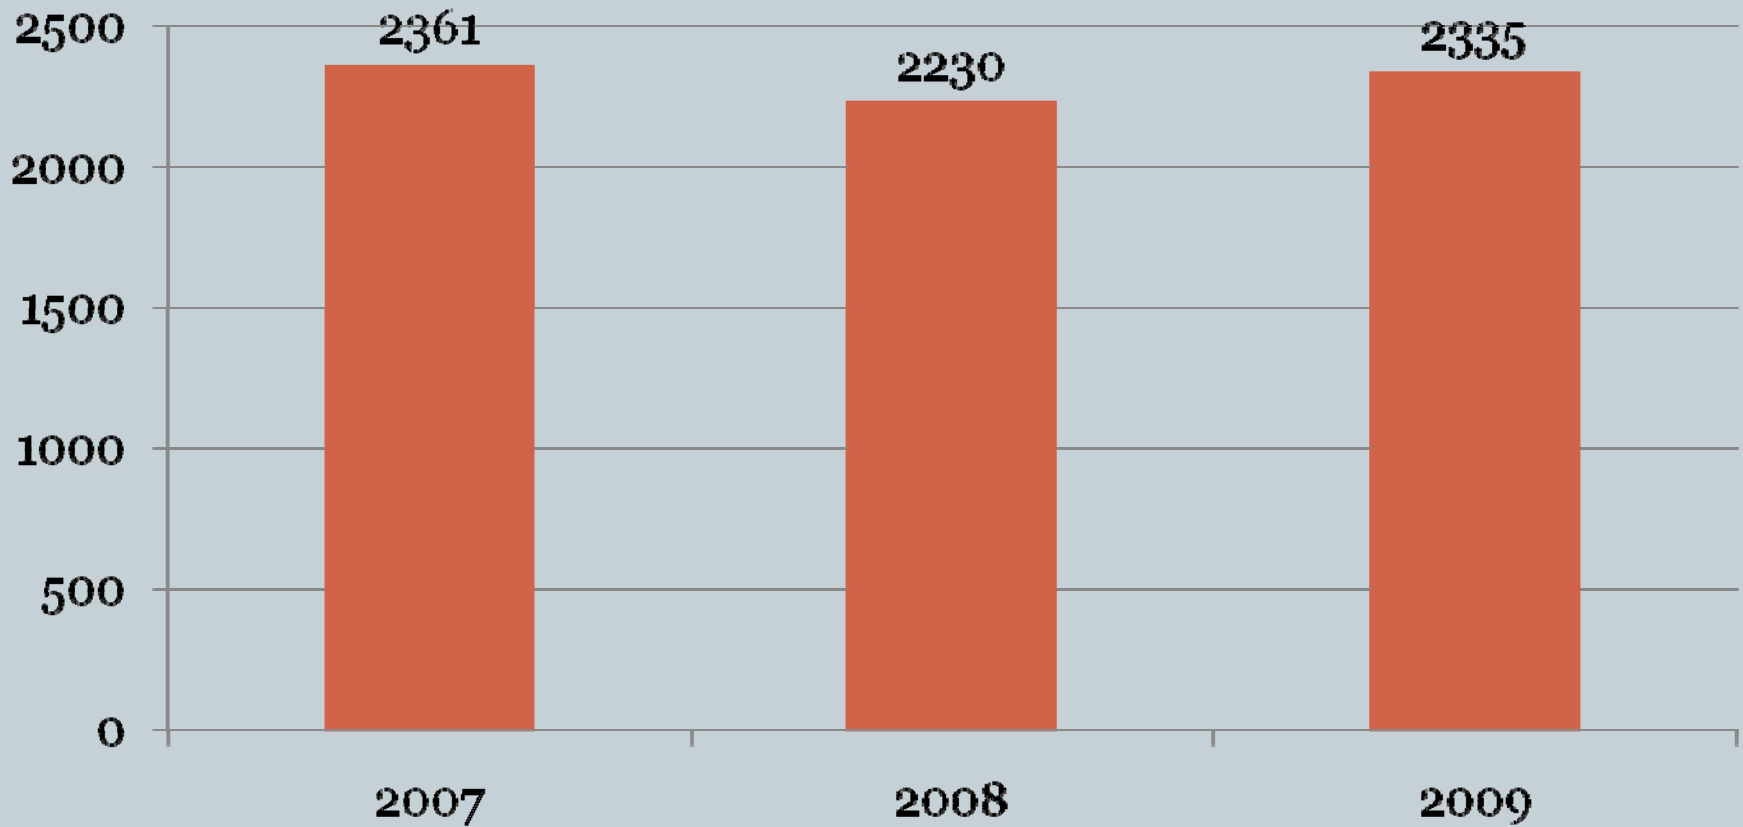

CHUs 2007-2009

(Iron Springs)

CHUs

Source: IMCIN