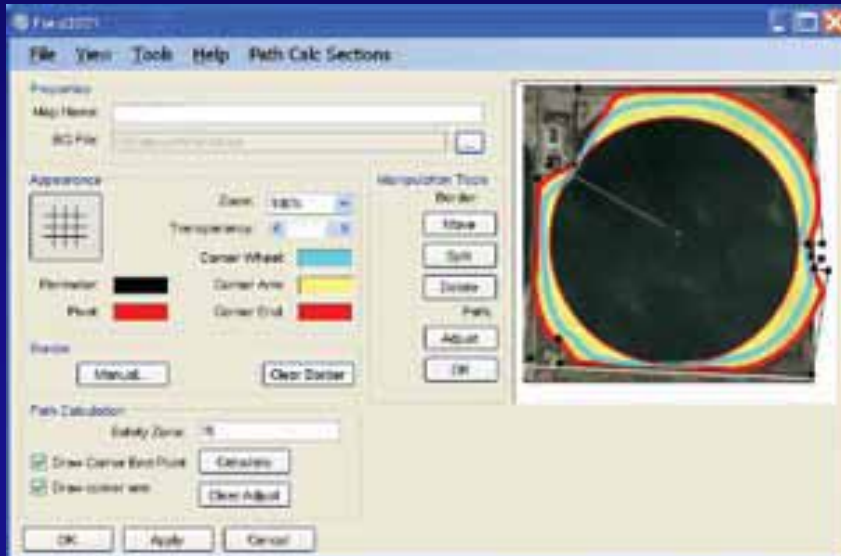

~ Precision Irrigation Made Easy ~

Easily reprogram the path with the custom Valley mapping tool to match changes in field boundaries or farm practices